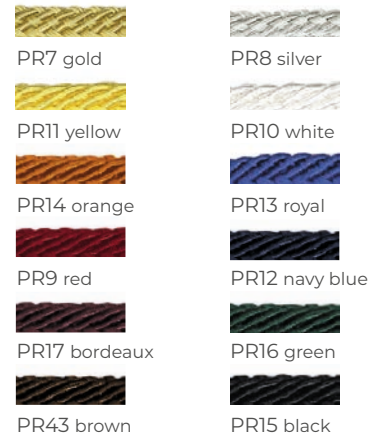

PIPING profilo - bord - biese

PIPING with metal ornament

RASO/SATIN